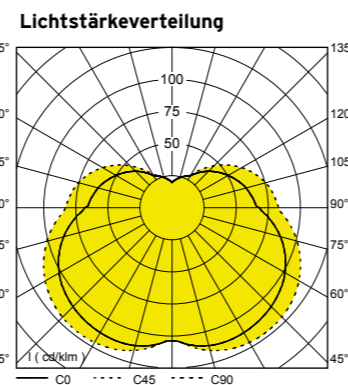

CUBE lights are the straight counterpart to the popular OPAL III globe-shaped lights with clear, carefully placed significant edges. The suspended cubes make a casual reference to direction. CUBE thus integrates into the desired spatial structure and emphasizes it through its subtle presence.

BETALUMEN GmbH

Hebbelstr. 14-18, 01157 Dresden
TEL.: +49 (0) 351 47 96 09 60

WEB: www.betalumen.de
E-MAIL: ideen-werden-leuchten@betalumen.de

Größe (mm)	Var.	Lichtstrom luminous flux			Leistung Leuchte wattage LED (W)	Gewicht weight (kg)	Bestell-Nr. order number
		927 (lm)	830 (lm)	840 (lm)			
225x225x225	LP	1306	1681	1731	14,5	3,9	3/1996.198.04.350
350x350x350	MP	3292	3962	4207	26,7	4,9	3/1618.698.04.350_MP
500x500x500	MP	6573	7924	8403	53,4	6,9	3/2605.698.04.350_MP
		iw90	ww	nw			Bestellnr.-zusätze