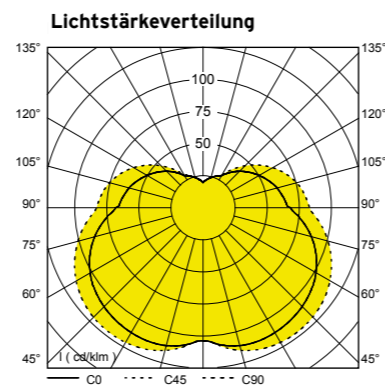

Größe (mm)	Var.	Lichtstrom luminous flux			Leistung Leuchte wattage LED (W)	Gewicht weight (kg)	Bestell-Nr. order number
		927 (lm)	830 (lm)	840 (lm)			
225x225x225	LP	Anfrage	1681	1731	14,5	3,9	3/1996.198.04.350
350x350x350	MP	Anfrage	3767	3934	26,9	4,9	3/1618.698.04.350_MP
500x500x500	MP	Anfrage	7533	7868	53,8	6,9	3/2605.698.04.350_MP
		iw90	ww	nw			Bestellnr.-zusätze

netto Lichtstromangaben und Leistung der Leuchte bei Umgebungstemperatur 25 °C
net luminous flux and luminaire power at ambient temperature of 25 °C

Bestellnummernzusätze:

- LED CRI > 90 /.....w90
- Korpus Acrylglas opalweiß satiniert /.....Ks
- Konverter dimmbar DALI /.....05dd
- Konverter dimmbar Bluetooth®/Casambi™ /.....05dW
- Notlicht Überwachung (CEAG, INOTEC, Gessler, Kaufel, ..) /....._2x
- Notlicht Umschaltweiche AC/DC /....._2c

Order number codes:

- LED CRI > 90 /.....w90
- Body: opal white acrylic glass, satin finish /.....Ks
- DALI dimmable converter /.....05dd
- Bluetooth®/Casambi™ dimmable converter /.....05dW
- Emergency lighting monitoring (CEAG, INOTEC, Gessler, Kaufel, ...) /....._2x
- Emergency light switch point AC/DC /....._2c

LEUCHTENBESCHREIBUNG:

- CUBE-Leuchten ermöglichen eine sehr hohe Gleichmäßigkeit bei der Raumausleuchtung inklusive Deckenaufhellung.
- 3 Würfel- Größen stehen im Standard zur Auswahl.
- Die Betriebsgeräte befinden sich im Baldachin.

HINWEISE:

- Für Dimmung via Taster bitte Konverter „dimmbar DALI“ bestellen
- Konverter integriert im Baldachin
- Baldachin mit modifizierten Abmaßen bei „Konverter DALI dimmbar“ und Option „Notlicht“

TECHNISCHE DATEN:

- Pendelleuchte
- LED
- Steckkontakt
- Konverter integriert, nicht dimmbar
- Konverter 0/50/60 Hz, 100.000 h, im Baldachin integriert
- Anschluss max. 3* 2,5 mm²
- IP20/I
- Kabel weiß L 1 m, 2 höhenjustierbare Stahlseilpendel, rechteckiger Deckenbaldachin in weiß
- Acrylglas glattglänzend opalweiß, Kanten scharfkantig auf Gehrung gesetzt
- Weiß
- Metall pulverbeschichtet

OPTIONEN:

- LED-Parameter (Lichtstrom, Farbwiedergabe, Farbtemperatur) nach Wahl
- Tunable white LED
- Konverter dimmbar (DALI, 1- 10 V, via Funk/ EnOcean, Wireless via App Bluetooth®/ Casambi™-, via Taster, via un:c-Bus-IPV6-Netzwerk, via Netzleitung ready2mains™ -...)
- Notlichtfunktionen nach Wahl
- CUBE aus Acrylglas in Farbe nach Wahl CUBE in Baugröße nach Wahl
- CUBE mit Druck, Beschriftung oder Etikett nach Wahl
- Baldachin in RAL- Farbe nach Wahl Pendellänge nach Wahl
- Gestaltungsvariante mit Rohrpendel

LUMINAIRE DESCRIPTION:

Cuboid luminaires create a very good, uniform light distribution throughout the room. Especially noteworthy is the physiological glare control facilitated by large luminous surfaces.

NOTES:

- For dimming via push button, please order the "DALI dimmable converter"
- Converter integrated in the ceiling rose
- Ceiling rose with modified dimensions for "converter DALI dimmable" and "emergency light" option