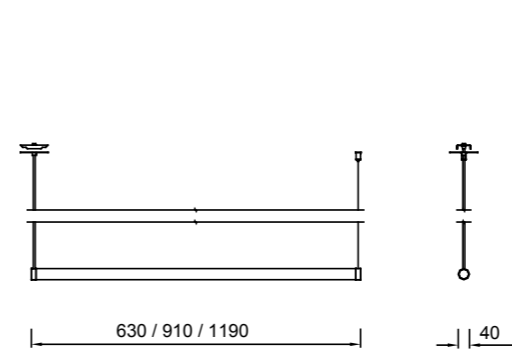

Pendelleuchte