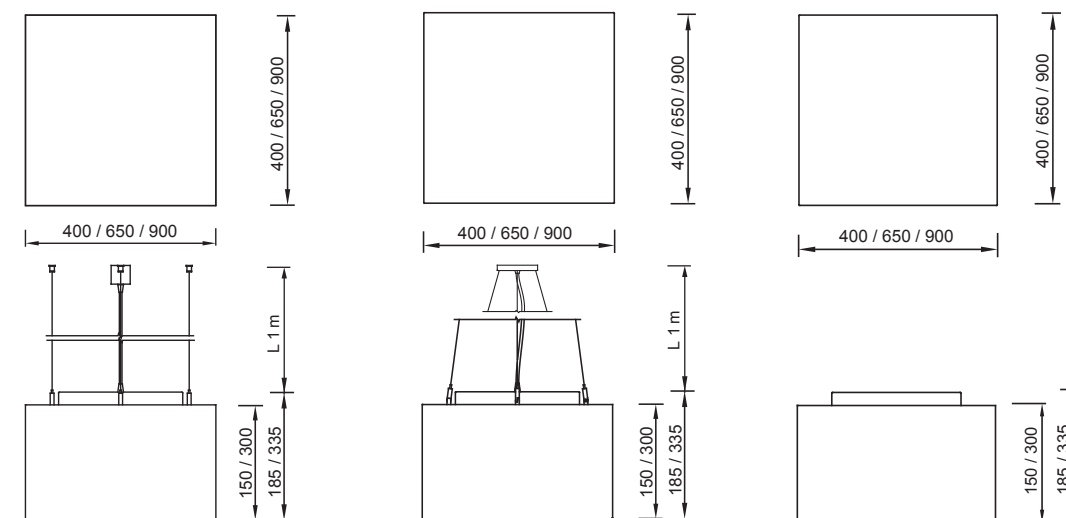

OPTIONS:

- LED parameters (luminous flux, colour reproduction, colour temperature) of your choice
- LED tunable white
- Converter dimmable (DALI, 1 - 10 V, via wireless/EnOcean, wireless via app Bluetooth®/Casambi™, via switch, via un:c bus IPV6 network, via network cable -ready2mains™- ...)
- Emergency light functions as desired
- Textile lamp shade chintz in colour of choice
- Bottom material of your choice (e.g. prism)
- Textile lamp shade and bottom made of non-flammable material (B1-quality)
- Luminaire without indirect light component
- Size as desired
- Cable length as desired